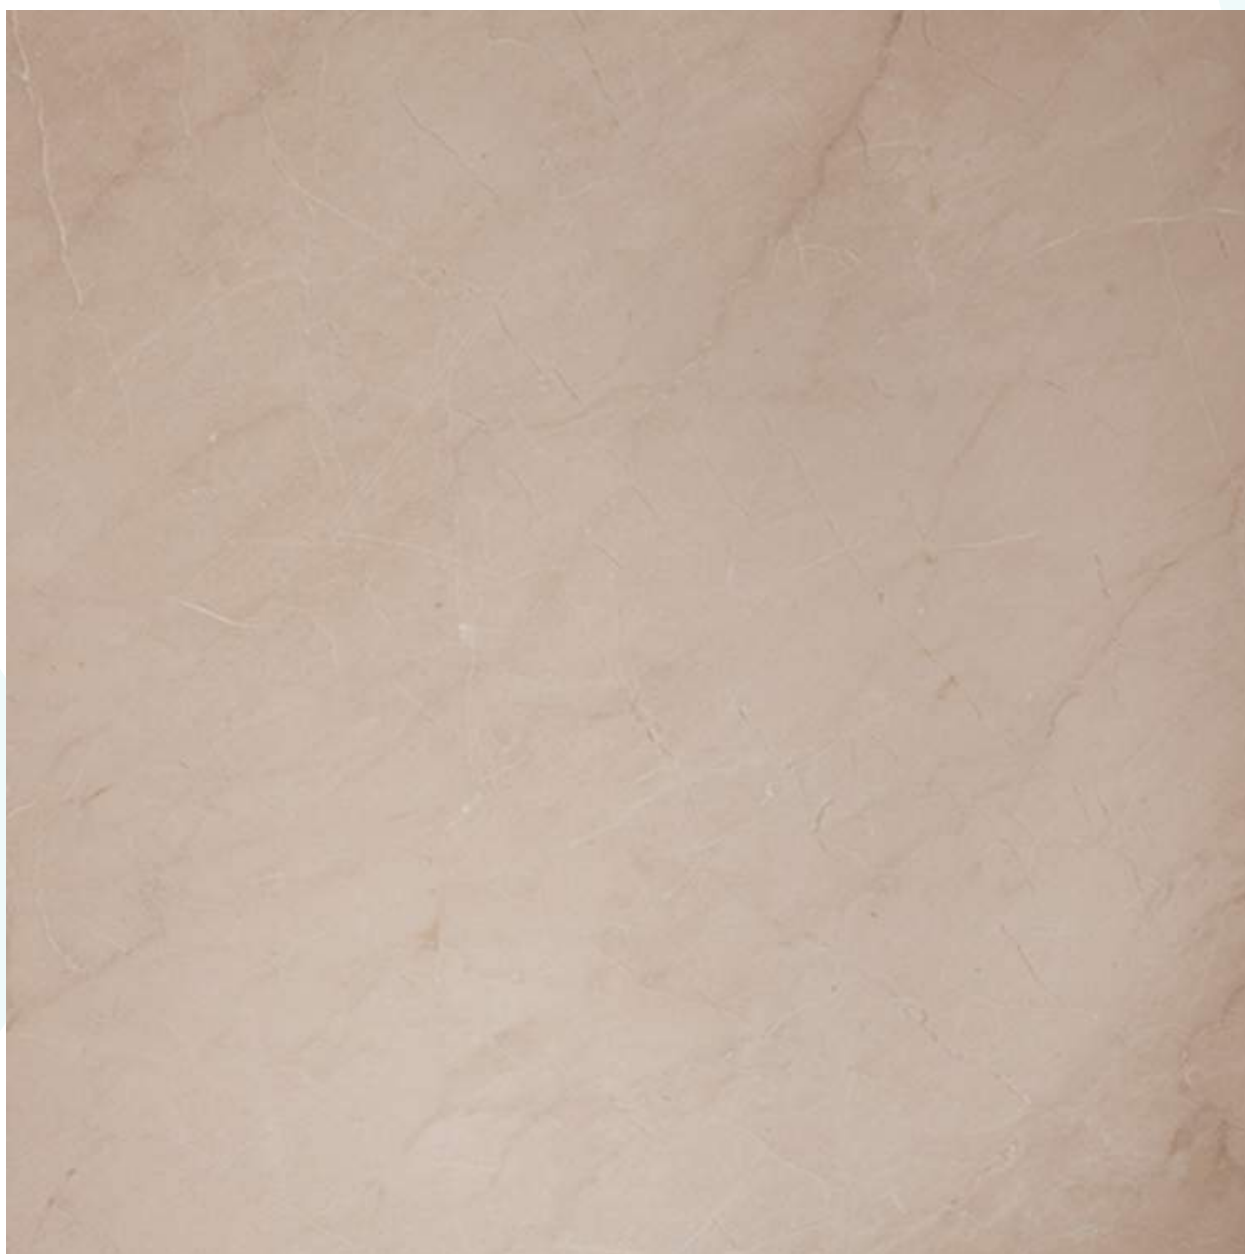

Marmaran

Slab thickness: 20 mm

The pictures shown in this catalog are for illustration purpose only. All our products are natural, thus actual product will differ as color and pattern variation occur in all natural products.