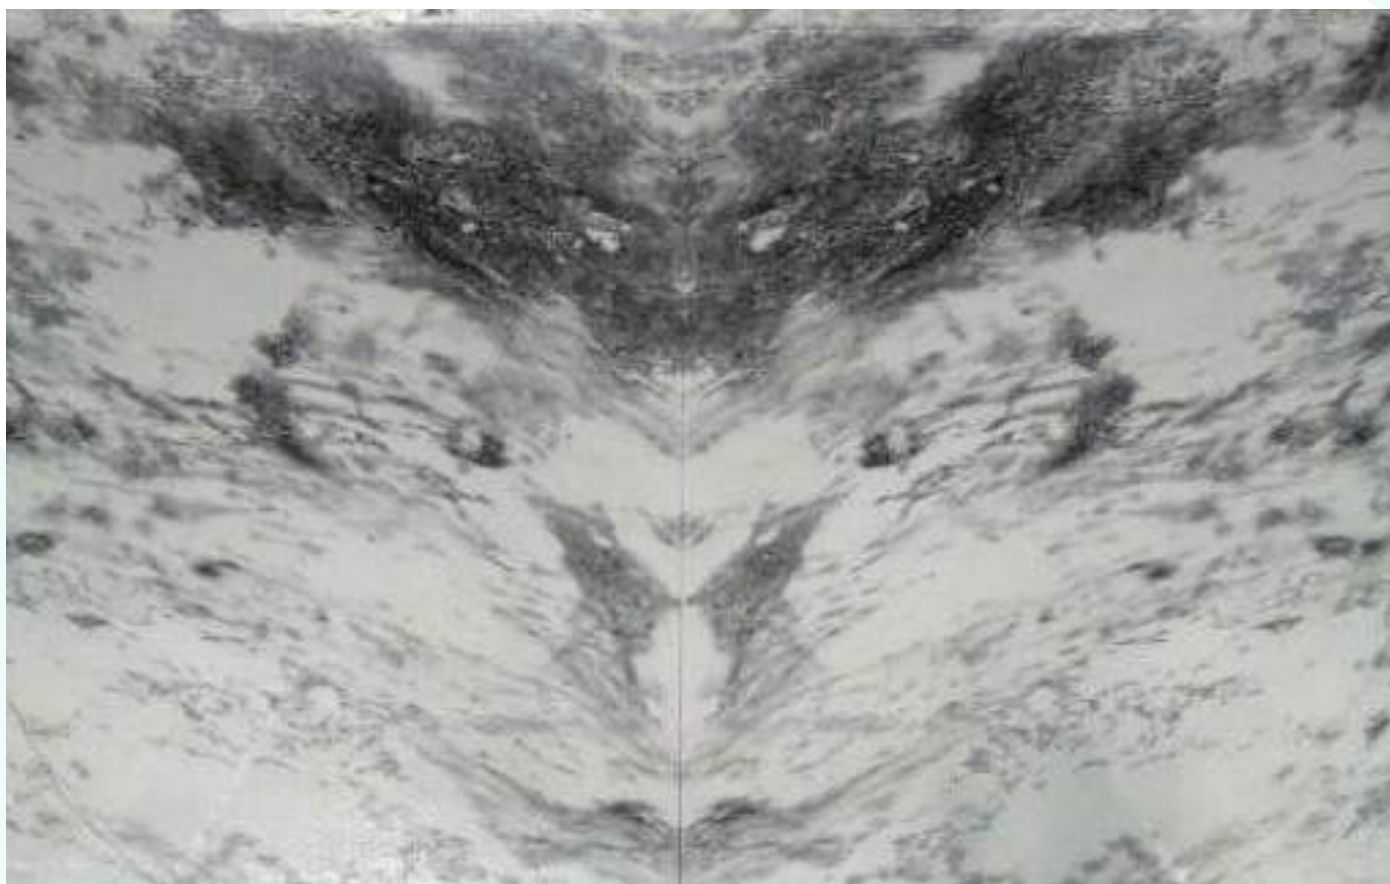

Ice Flower (NEW)

Slab thickness: 20 mm

The pictures shown in this catalog are for illustration purpose only. All our products are natural, thus actual product will differ as color and pattern variation occur in all natural products.