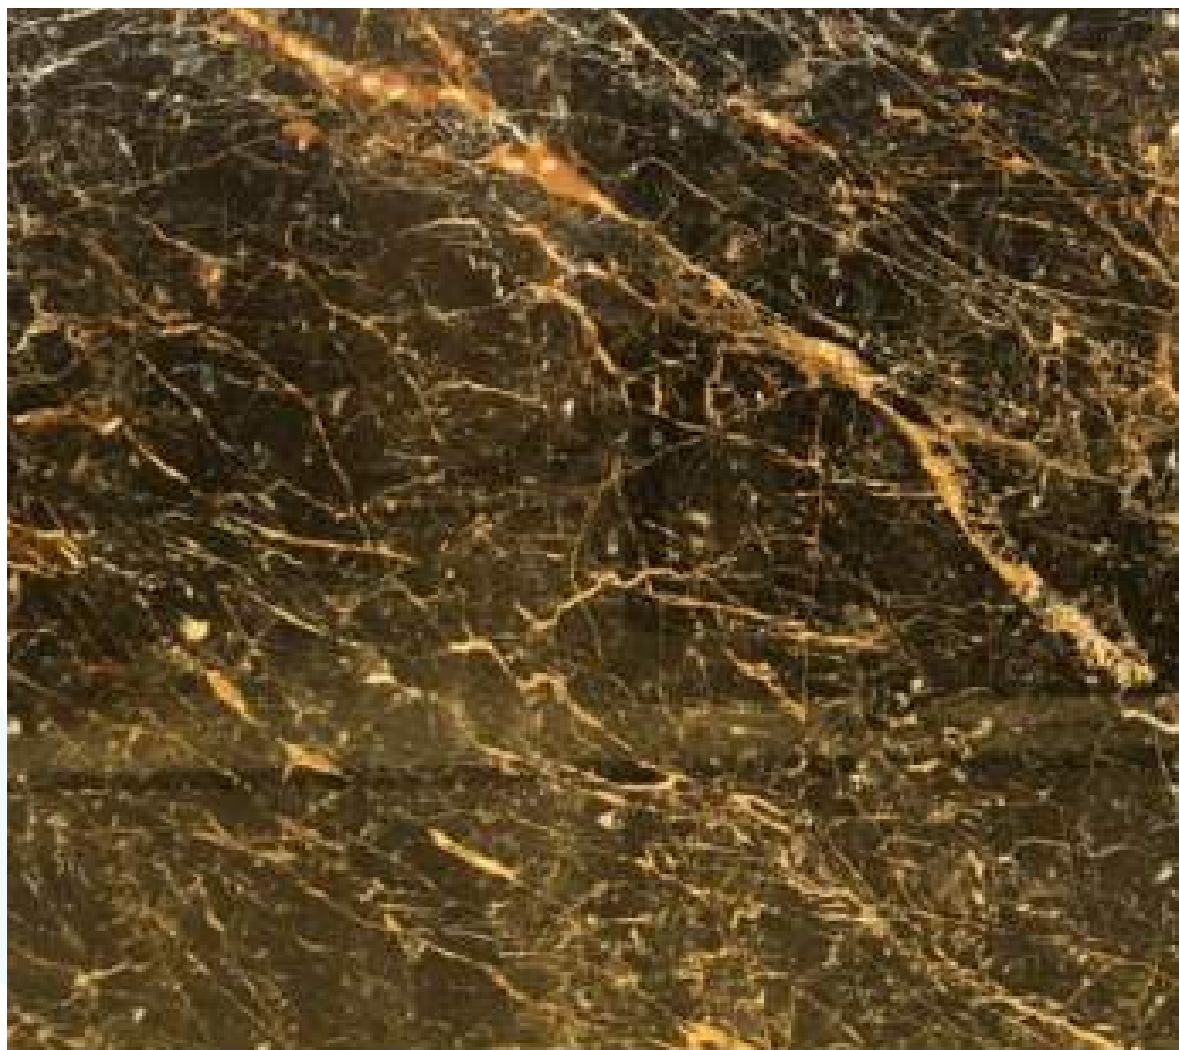

Golden Black

Slab thickness: 20 mm

The pictures shown in this catalog are for illustration purpose only. All our products are natural, thus actual product will differ as color and pattern variation occur in all natural products.