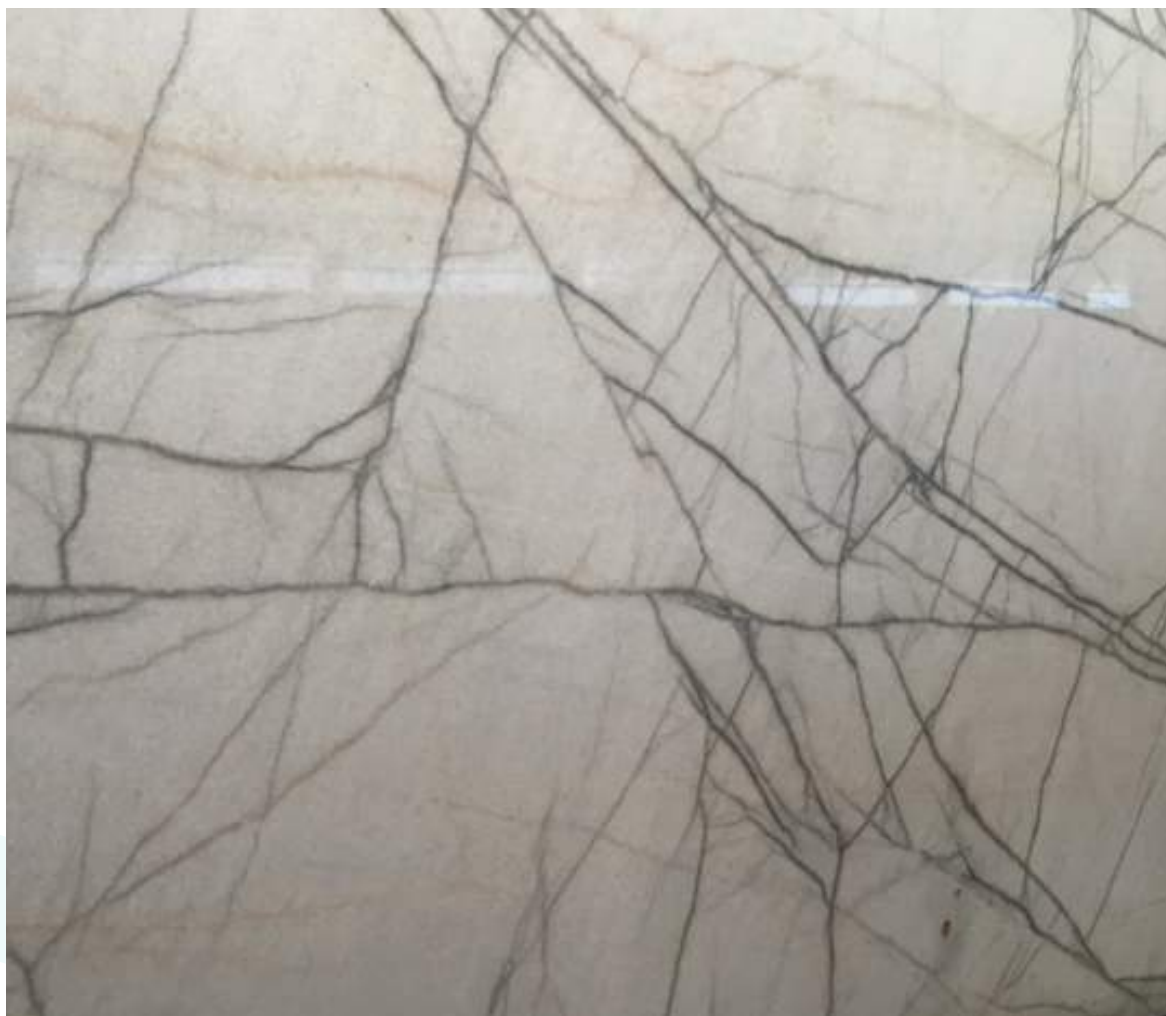

Persian Calcite

Slab thickness: 20 mm

The pictures shown in this catalog are for illustration purpose only. All our products are natural, thus actual product will differ as color and pattern variation occur in all natural products.