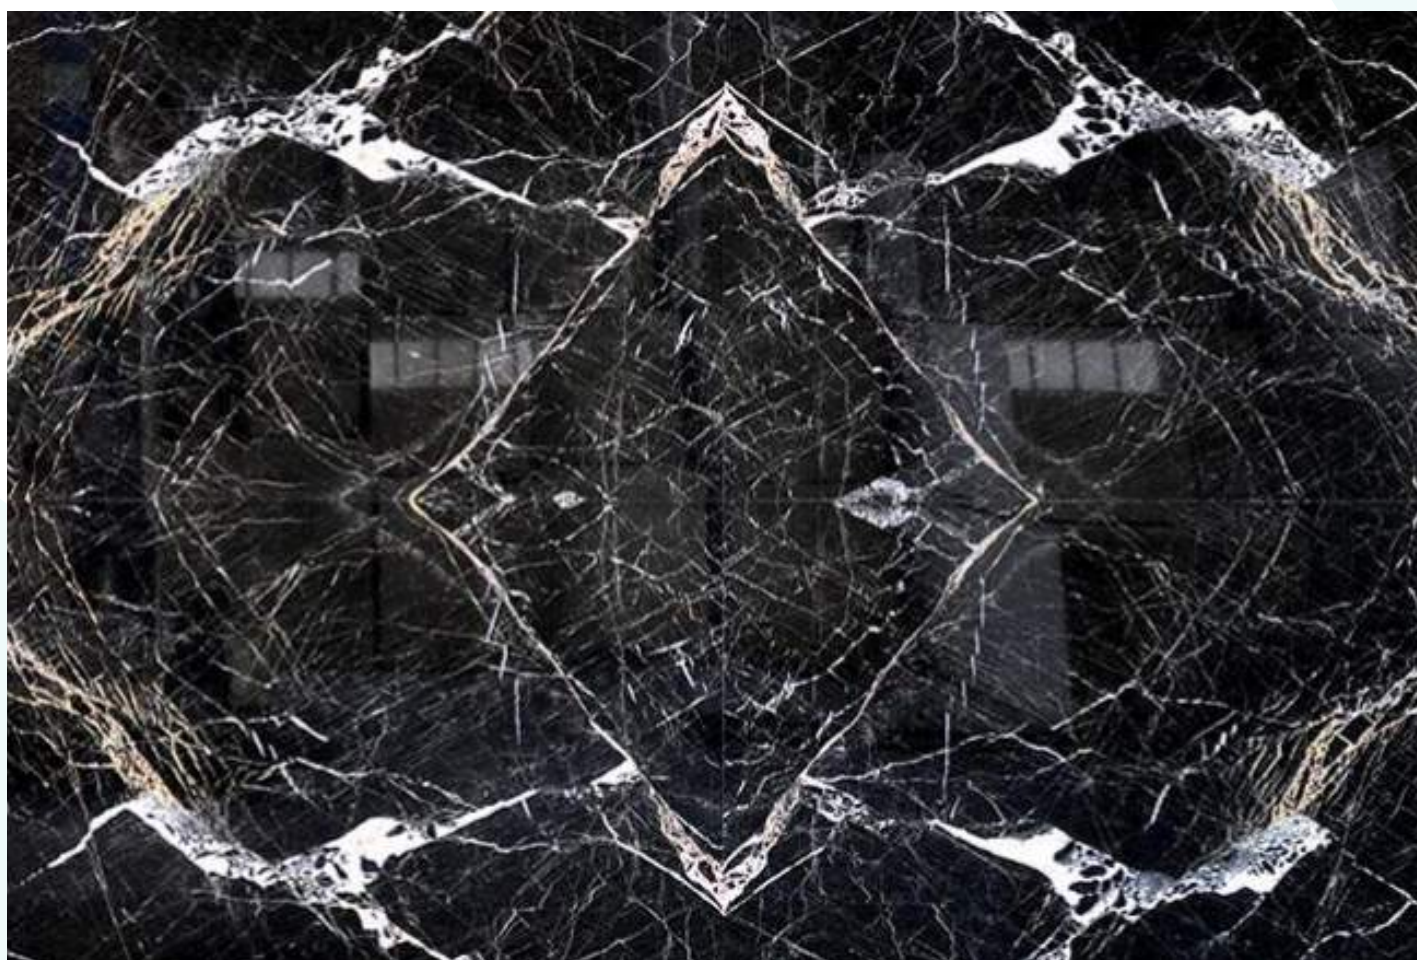

3D Black

Slab thickness: 20 mm

The pictures shown in this catalog are for illustration purpose only. All our products are natural, thus actual product will differ as color and pattern variation occur in all natural products.